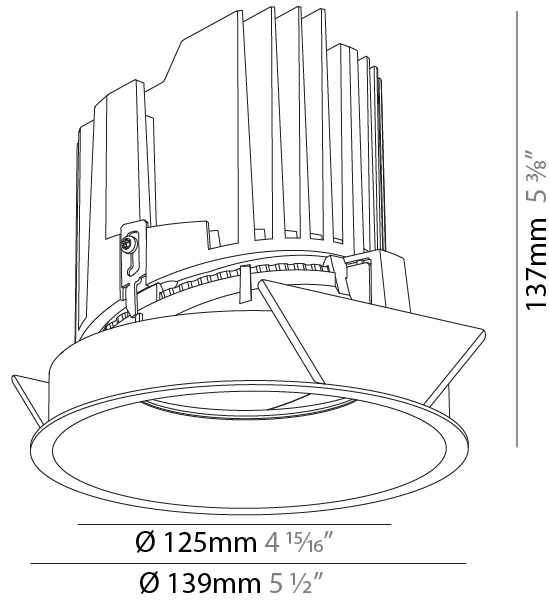

#### PHYSICAL

Shape: Round  
 Diameter (mm): 139  
 Diameter (in): 5 1/2  
 Height (mm): 137  
 Height (in): 5 3/8  
 Ceiling Thickness (mm): 10 / 12.5 / 15  
 Ceiling Thickness (in): 3/8 or 1/2 or 9/16  
 Min. Recessing Depth (mm): 150  
 Min. Recessing Depth (in): 5 7/8  
 Light Distribution: Adjustable / Downlight  
 Weight (kg): 0.856  
 Weight (lbs): 1.89  
 Fixture Finish: SSR / BKV / CWI / CRY / HAB / UFT / ITA / RUA / FTG / MYG / LOD / PUS / FRO / FUP / KIA / POP / BLS / SPG / MEY / GOH / GUM / CHC / COM / ABZ / JAG / OBR / MOS / ROR  
 Fixture Material: Aluminum Die Cast  
 Cut-out Measurements: 130mm / 5 1/8"

#### OPTICAL

Reflector°: 20 / 25 / 40
Adjustability: Rotational 355°; Tilt 10°

#### RATINGS AND CERTIFICATIONS

Certified By: Certified for North American Standards
IP rating: IP54

	130mm 5 1/8"	150mm 5 7/8"	10   15mm 3/8"   9/16"	10°	355°	