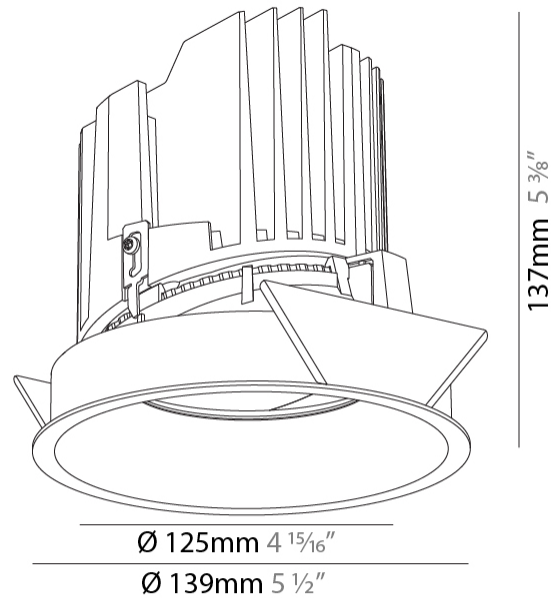

PHYSICAL

Shape: Round
Diameter (mm): 139
Diameter (in): 5 1/2
Height (mm): 137
Height (in): 5 3/8
Ceiling Thickness (mm): 10 / 12.5 / 15
Ceiling Thickness (in): 3/8 or 1/2 or 9/16
Min. Recessing Depth (mm): 150
Min. Recessing Depth (in): 5 7/8
Light Distribution: Adjustable / Downlight
Weight (kg): 0.856
Weight (lbs): 1.89
Fixture Finish: SSR / BKV / CWI / CRY / HAB / UFT / ITA / RUA / FTG / MYG / LOD / PUS / FRO / FUP / KIA / POP / BLS / SPG / MEY / GOH / GUM / CHC / COM / ABZ / JAG / OBR / MOS / ROR
Fixture Material: Aluminum Die Cast
Cut-out Measurements: 130mm / 5 1/8"

ELECTRICAL

Lamp Type: LED (Zhaga Standard)
Input Wattage (W): 28.6
Total Output Wattage (W): 26
Dimming: Tri-Mode (Non-Dimming and Phase Dimming (120Vac only) and 0-10V Dimming)
Driver Included: No
Driver Location: Recessed Housing
Driver Type: Constant Current - Universal
Driver Class: Class 2
Housing: See components
Input Voltage (V): 120 - 277
Constant Current (MA): 700

LED

Number of LEDs: 1
Color Temperature (°K): 2700 / 3000 / 3500 / 4000
Max. Delivered Lumen (lm): 2030 / 2080 / 2185 / 2230
Nominal Lumen (lm): 3210 / 3290 / 3459 / 3530
CRI: >90 CRI
Efficiency (%): 0.631
Lamp Life (hrs): 50000

OPTICAL

Reflector: 20 / 40 / 60
Adjustability: Rotational 355°; Tilt 10°

RATINGS AND CERTIFICATIONS

Certified By: Certified for North American Standards
IP rating: IP20